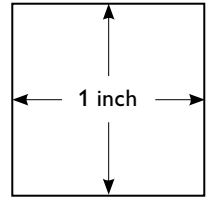

Note: For proper mask sizing print out this page at 100%.

Do NOT select the "Shrink oversized pages to paper size" option.

The box in the upper right corner should measure 1 inch square.

ComfortGel Blue nasal mask sizing gauge