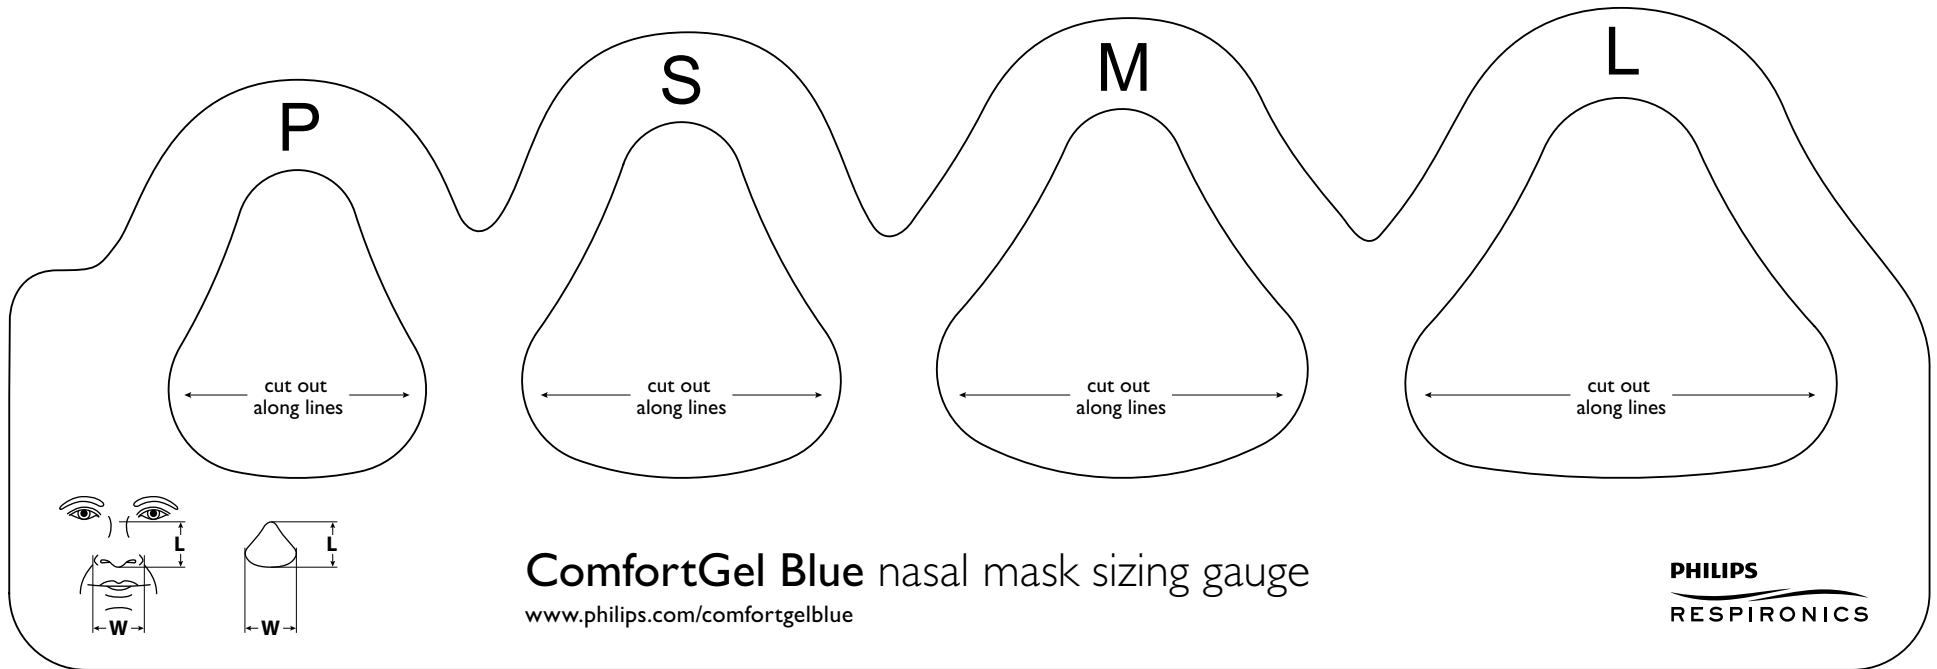

Note: For proper mask sizing print out this page at 100%.

Do NOT select the "Shrink oversized pages to paper size" option.

The box in the upper right corner should measure 1 inch square.

ComfortGel Blue nasal mask sizing gauge