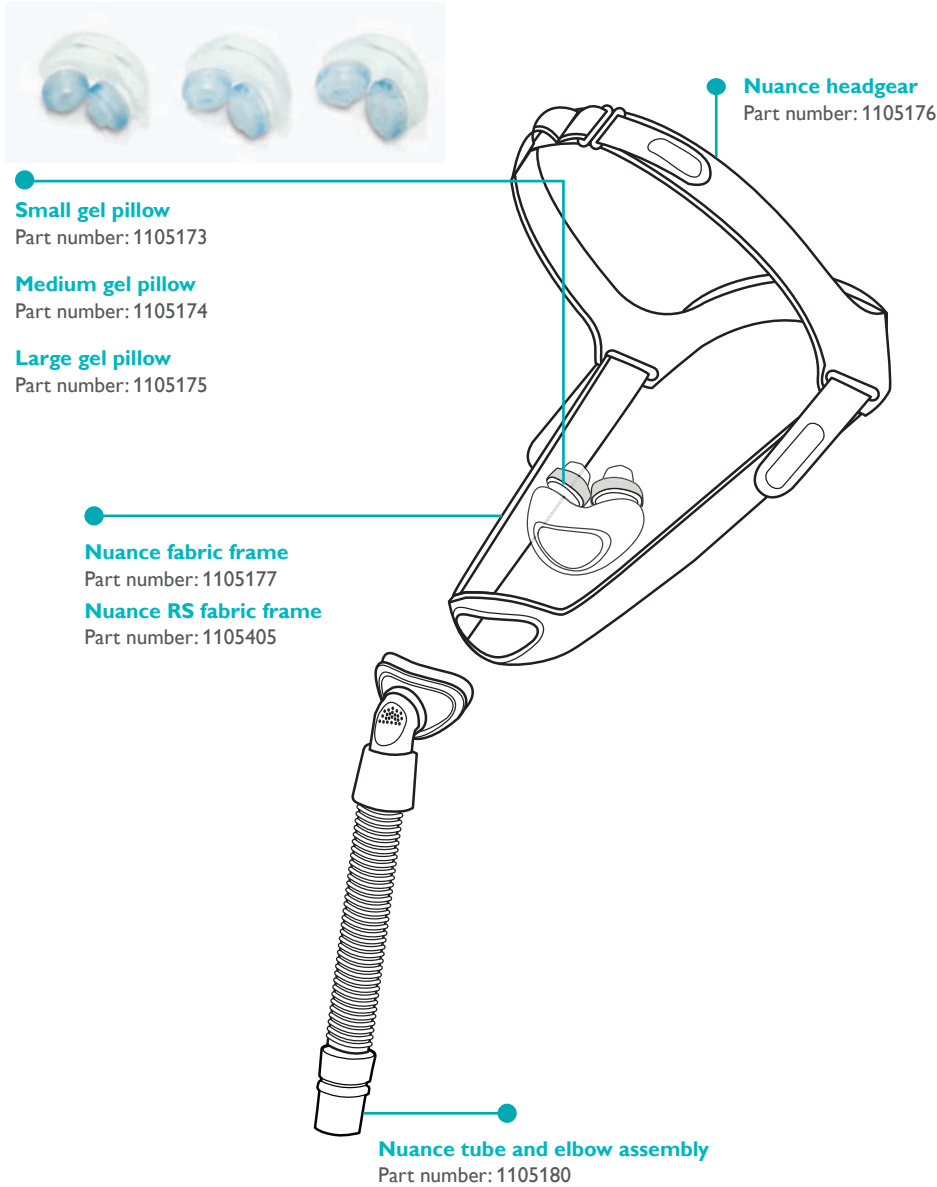

A new standard. A new choice.

Philips Respironics Nuance gel pillows mask

Components card

Introducing innovation
Nuance gel pillow technology creates its seal around the base of the nose, not inside – reducing nasal irritation and improving comfort.

Ordering information

Item	Size	Part no.
Nuance gel pillows mask with exhalation port		
Nuance mask with fabric frame and headgear	Inc. 3 sizes	1105161

* Comparative data available on file – vs. leading competitor nasal pillows masks

Introducing innovation
Nuance gel pillow technology creates its seal around the base of the nose, not inside – reducing nasal irritation and improving comfort.

Ordering information

Item	Size	Part no.
Nuance Pro gel pillows mask with exhalation port		
Nuance Pro mask with gel frame and headgear	Inc. 3 sizes	1105168