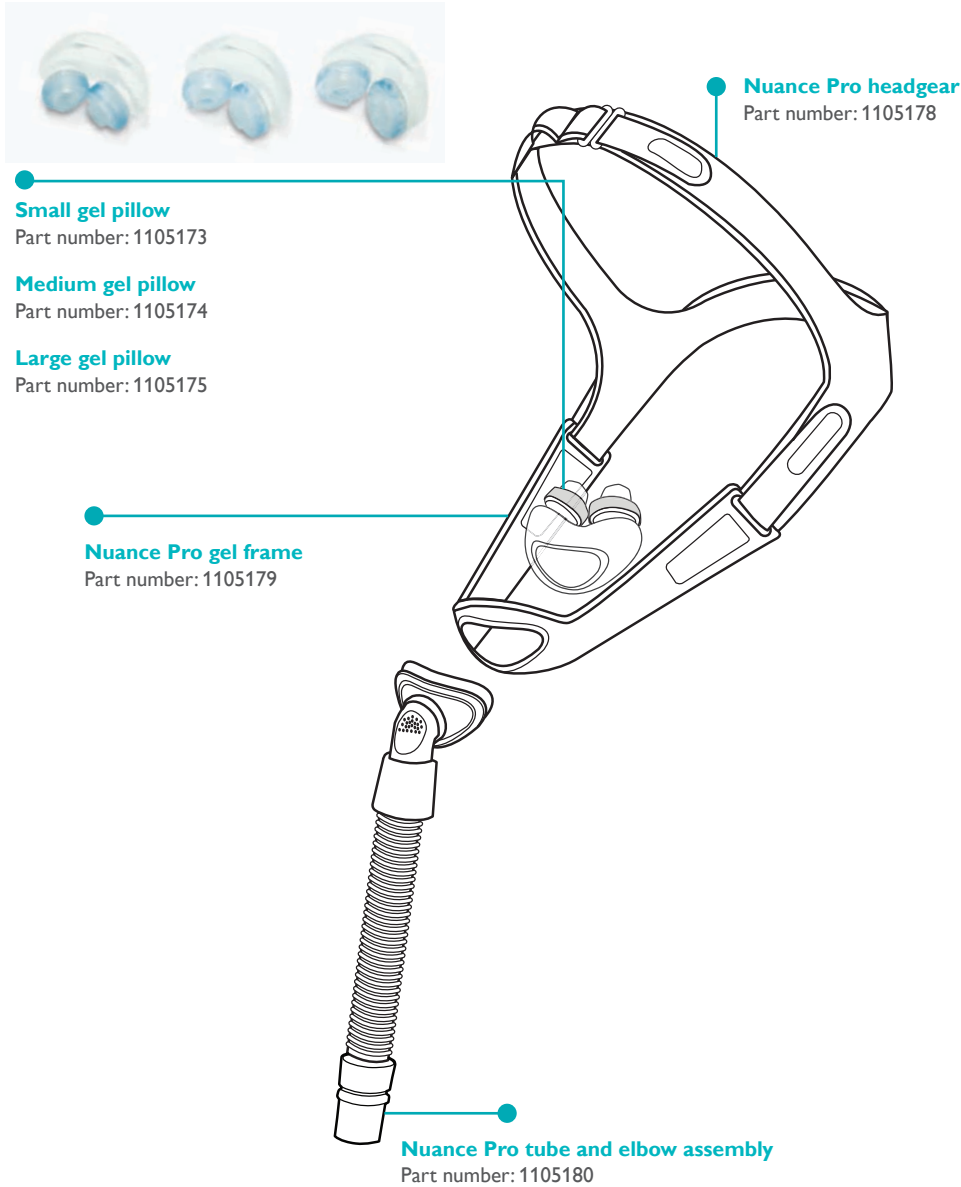

Introducing innovation
Nuance gel pillow technology creates its seal around the base of the nose, not inside – reducing nasal irritation and improving comfort.

Ordering information

Item	Size	Part no.
Nuance Pro gel pillows mask with exhalation port		
Nuance Pro mask with gel frame and headgear	Inc. 3 sizes	1105168